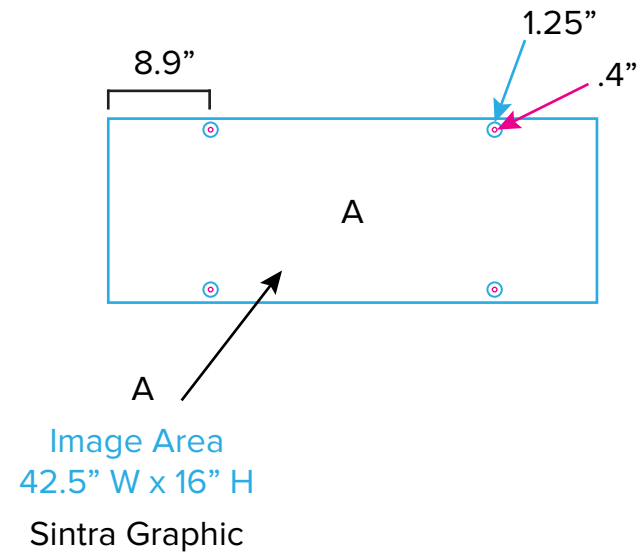

Graphic Template
10 x 20 Inline Exhibit
SEG Wall Graphics, Sintra Header Graphic

NOTE: All Raster Art (jpg, tiff,psd, png, etc.) must be at least 100 dpi at print size.
Standard kits are often customized. Please check with Customer Service to ensure that this template matches your specific job.

Graphic Template
Reception Counter
SINTRA Graphic Option

Image Area
41.6" W x 34.9" H

Sintra Graphic

1/4" of graphic perimeter is hidden by extrusion

NOTE: All Raster Art (jpg, tiff,psd, png, etc.) must be at least 100 dpi at print size.
Standard kits are often customized. Please check with Customer Service to ensure that this template matches your specific job.

Graphic Template
Reception Counter
SEG Graphic Option

NOTE: All Raster Art (jpg, tiff,psd, png, etc.) must be at least 100 dpi at print size.
Standard kits are often customized. Please check with Customer Service to ensure that this template matches your specific job.