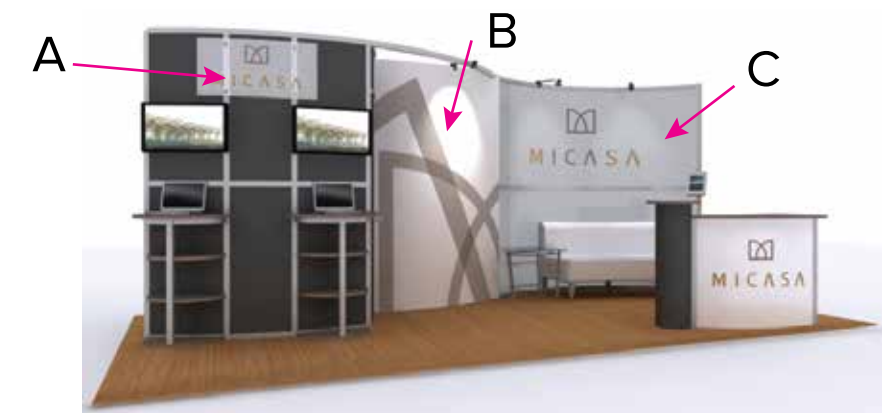

Graphic Template
10 x 20 Inline Exhibit
SEG Wall Graphics, Sintra Header Graphic

NOTE: All Raster Art (jpg, tiff,psd, png, etc.) must be at least 100 dpi at print size.
Standard kits are often customized. Please check with Customer Service to ensure that this template matches your specific job.

Graphic Template
Reception Counter
SINTRA Graphic Option

Image Area
41.6" W x 34.9" H

Sintra Graphic

1/4" of graphic perimeter is hidden by extrusion

NOTE: All Raster Art (jpg, tiff,psd, png, etc.) must be at least 100 dpi at print size.
Standard kits are often customized. Please check with Customer Service to ensure that this template matches your specific job.